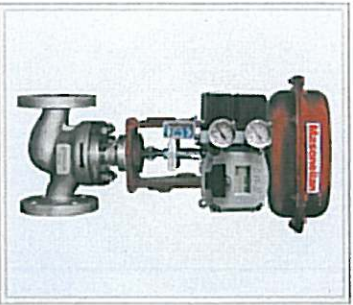

Masonellan

CONTROL VALVES

35002 Series Camflex® Valve

21000 Series Top-guided Globe Valve

ONE STOP SHOP

YOUR CONTROL VALVE SALES & SERVICE SPECIALIST

VALVKEEP & VALVSCOPE

Maintenance & Management software for tracking, scheduling, and diagnosing all your valves

The SVI II AP provides dependable and preventive maintenance as well as providing interoperability with leading control systems.

Lincolnlog® is the premier solution for high pressure liquid letdown applications